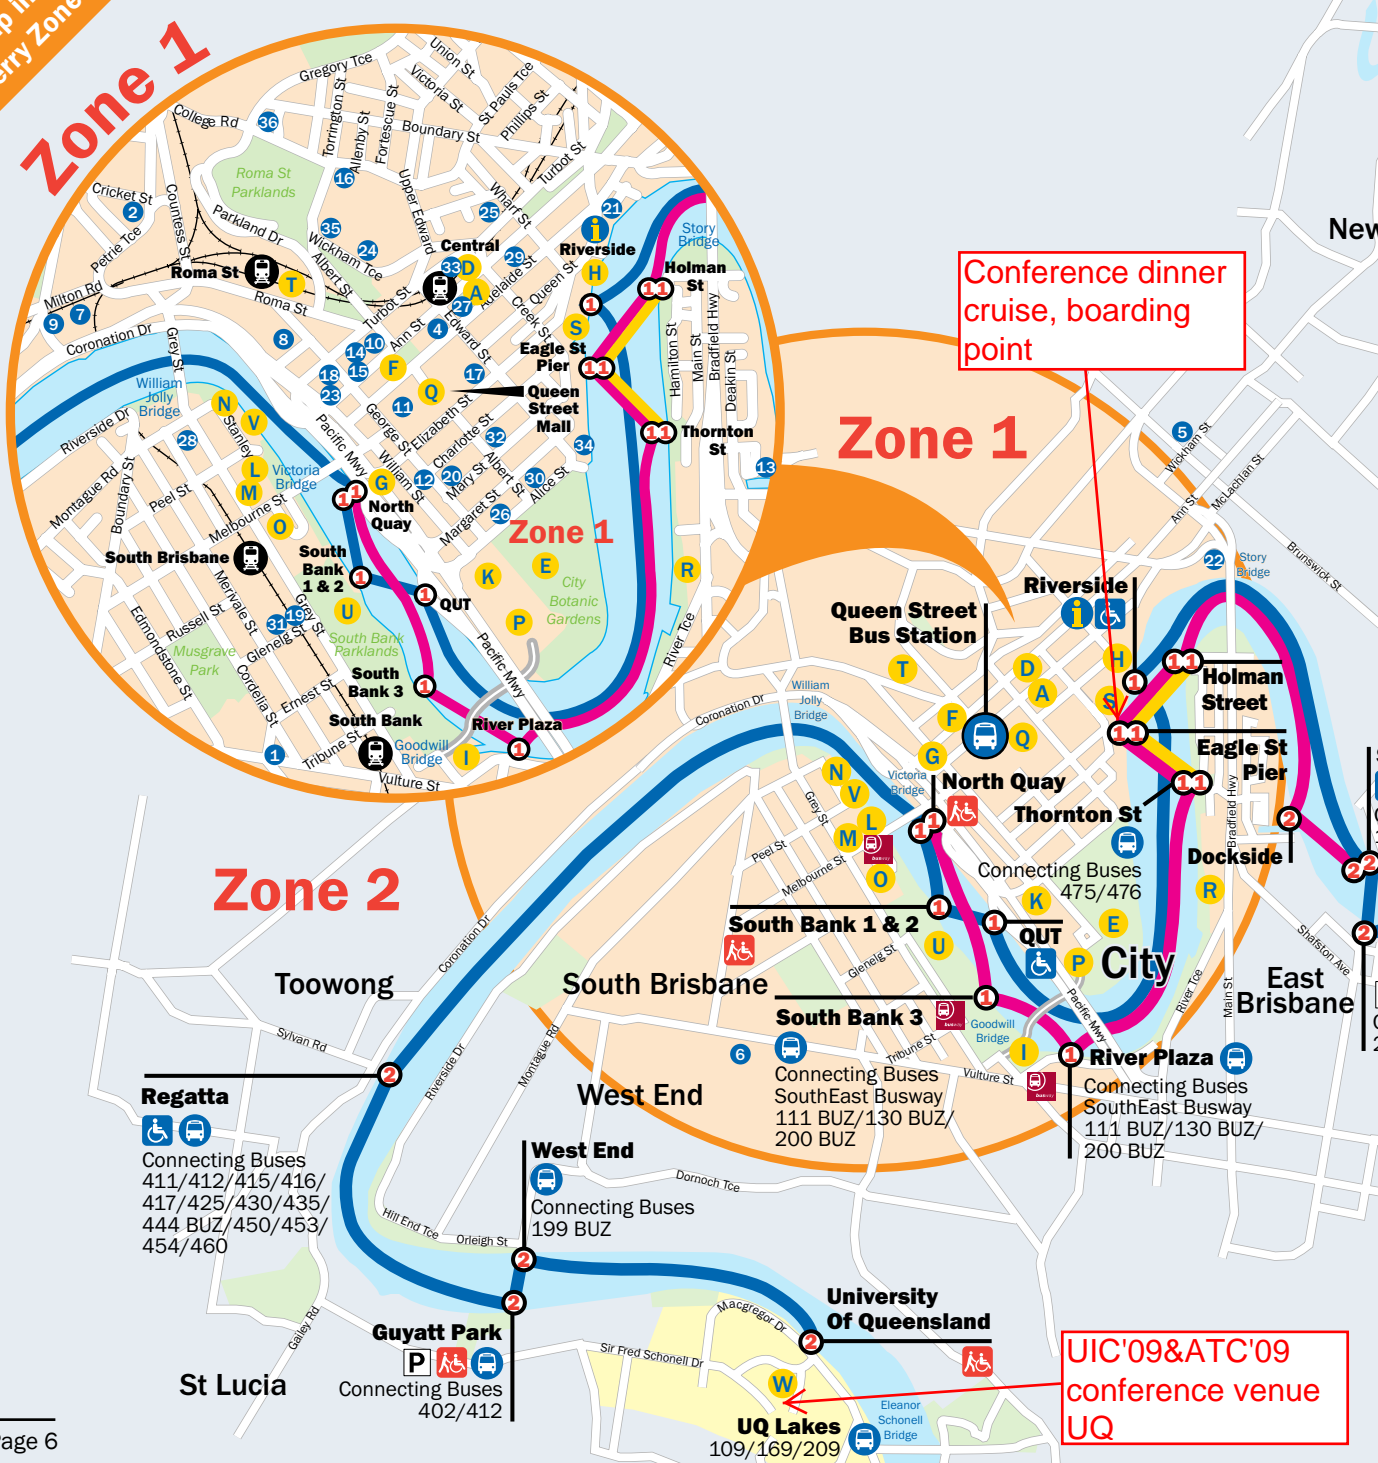

i Map indicates Ferry Zones only.

Conference dinner cruise, boarding point

UIC'09&ATC'09 conference venue UQ

Regatta
 Connecting Buses
 411/412/415/416/
 417/425/430/435/
 444 BUZ/450/453/
 454/460

West End
 Connecting Buses
 199 BUZ

South Bank 1 & 2
 Connecting Buses
 SouthEast Busway
 111 BUZ/130 BUZ/
 200 BUZ

South Bank 3
 Connecting Buses
 SouthEast Busway
 111 BUZ/130 BUZ/
 200 BUZ

City
 Connecting Buses
 SouthEast Busway
 111 BUZ/130 BUZ/
 200 BUZ

Zone 2

Legend

- Ferry Terminal & zone number
- CityCat
- Inner City Ferry
- Cross River Ferries
- Parking
- Disabled Access
- Assisted Mobility Impaired Access
- Connecting Bus Services
- Information Centre
- Busway Station

City Hotel Accommodation

- 10 Sebel / Citigate
- 11 Chifley
- 12 Conrad Treasury
- 13 Dockside
- 14 Explorers
- 15 George Williams
- 16 Grand Chancellor
- 17 Hilton
- 18 Ibis
- 19 Mantra
- 20 Marque
- 21 Marriott
- 22 Medina
- 23 Mercure
- 24 Metro Tower Mill
- 25 Novotel
- 26 Quay West
- 27 Rendezvous
- 28 Riverside
- 29 Rothbury
- 30 Royal on the Park
- 31 Rydges
- 32 Sebel Suites
- 33 Sofitel
- 34 Stamford Plaza
- 35 Urban
- 36 Watermark