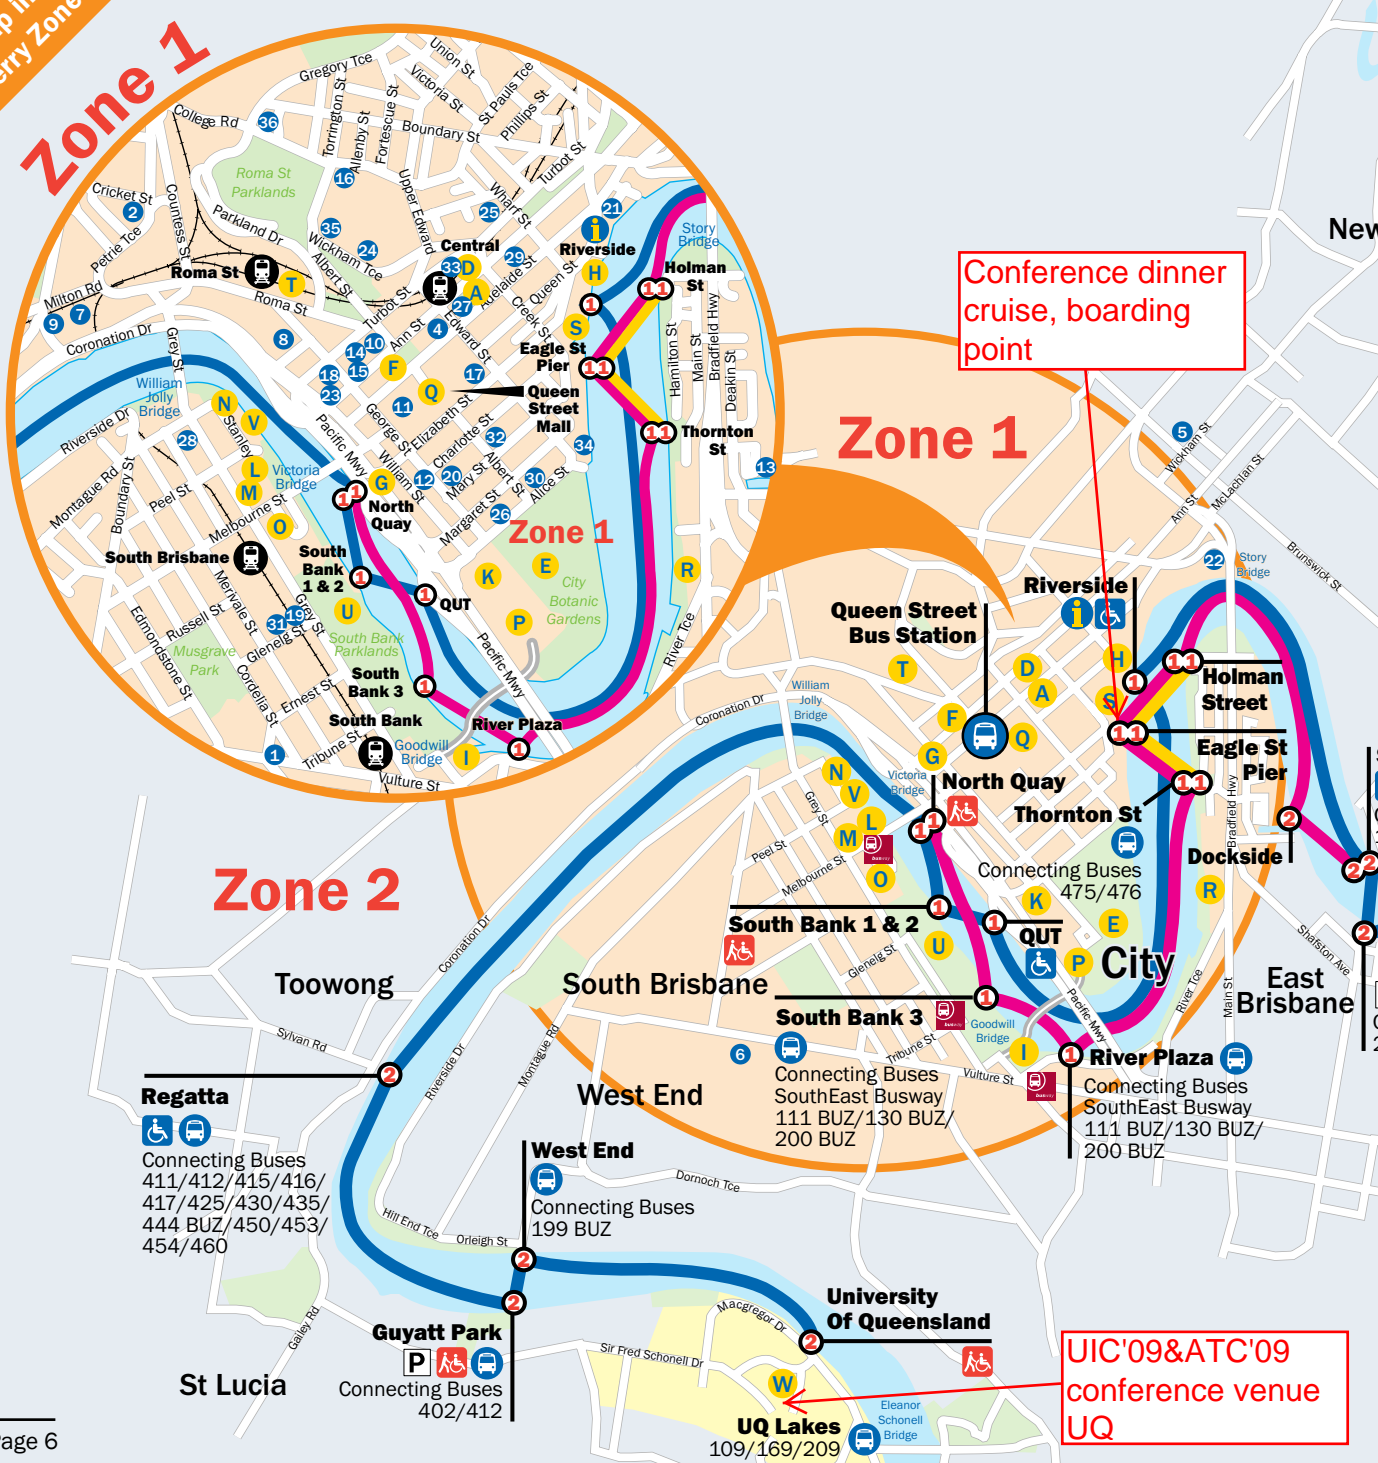

i Map indicates Ferry Zones only.

Conference dinner cruise, boarding point

UIC'09&ATC'09 conference venue UQ

Regatta
 Connecting Buses
 411/412/415/416/
 417/425/430/435/
 444 BUZ/450/453/
 454/460

West End
 Connecting Buses
 199 BUZ

Guyatt Park
 Connecting Buses
 402/412

South Bank 1 & 2
 Connecting Buses
 SouthEast Busway
 111 BUZ/130 BUZ/
 200 BUZ

South Bank 3
 Connecting Buses
 SouthEast Busway
 111 BUZ/130 BUZ/
 200 BUZ

River Plaza
 Connecting Buses
 SouthEast Busway
 111 BUZ/130 BUZ/
 200 BUZ