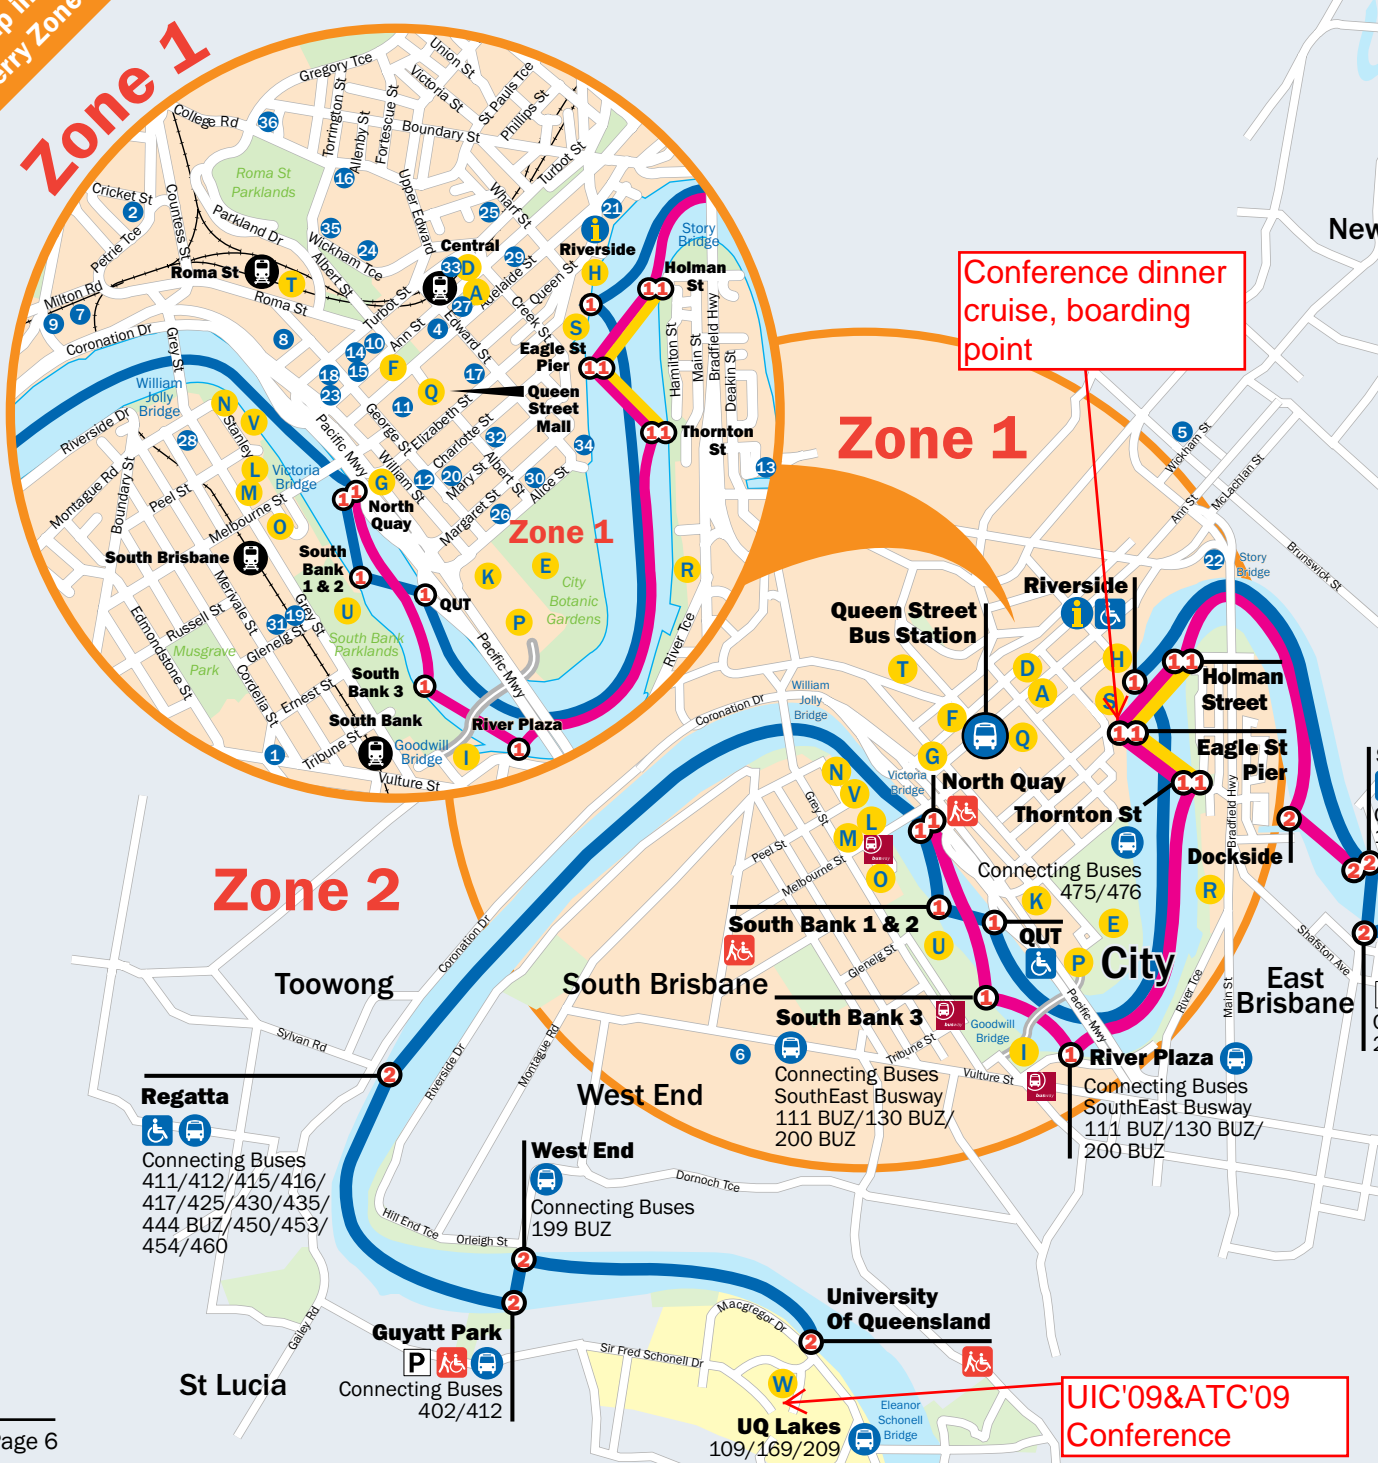

Departs Terminal:	pm	pm	pm	pm	pm	pm	pm	pm	pm
Apollo Road	7:30	8:00	8:30	9:00	9:30	10:00	10:30	11:00	11:30
Bretts Wharf	7:33	8:03	8:33	9:03	9:33	10:03	10:33	11:03	11:33
Bulimba	7:39	8:09	8:39	9:09	9:39	10:09	10:39	11:09	11:39
Hawthorne	7:43	8:13	8:43	9:13	9:43	10:13	10:43	11:13	11:43
New Farm Park	7:48	8:18	8:48	9:18	9:48	10:18	10:48	11:18	11:48
Mowbray Park	7:52	8:22	8:52	9:22	9:52	10:22	10:52	11:22	11:52
Sydney Street	7:55	8:25	8:55	9:25	9:55	10:25	10:55	11:25	11:55
Riverside	8:02	8:32	9:02	9:32	10:02	10:32	11:02	11:32	12:02
QUT Gardens Point	8:10	8:40	9:10	9:40	10:10	10:40	11:10	11:40	12:10
South Bank 2	8:13	8:43	9:13	9:43	10:13	10:43	11:13	11:43	12:13
North Quay	8:17	8:47	9:17	9:47	10:17	10:47	11:17	11:47	12:17
Regatta	8:29	8:59	9:29	9:59	10:29	10:59	11:29	11:59	12:29
Guyatt Park	8:33	9:03	9:33	10:03	10:33	11:03	11:33	12:03	12:33
West End	8:36	9:06	9:36	10:06	10:36	11:06	11:36	12:06	12:36
University of Queensland	8:40	9:10	9:40	10:10	10:40	11:10	11:40	12:10	12:40

i Map indicates Ferry Zones only.

Conference dinner cruise, boarding point

UIC'09&ATC'09 Conference

Regatta

 Connecting Buses
 411/412/415/416/
 417/425/430/435/
 444 BUZ/450/453/
 454/460

West End

 Connecting Buses
 199 BUZ

City Hotel Accommodation

- 10 Sebel / Citigate
- 11 Chifley
- 12 Conrad Treasury
- 13 Dockside
- 14 Explorers
- 15 George Williams
- 16 Grand Chancellor
- 17 Hilton
- 18 Ibis
- 19 Mantra
- 20 Marque
- 21 Marriott
- 22 Medina
- 23 Mercure
- 24 Metro Tower Mill
- 25 Novotel
- 26 Quay West
- 27 Rendezvous
- 28 Riverside
- 29 Rothbury
- 30 Royal on the Park
- 31 Rydges
- 32 Sebel Suites
- 33 Sofitel
- 34 Stamford Plaza
- 35 Urban
- 36 Watermark