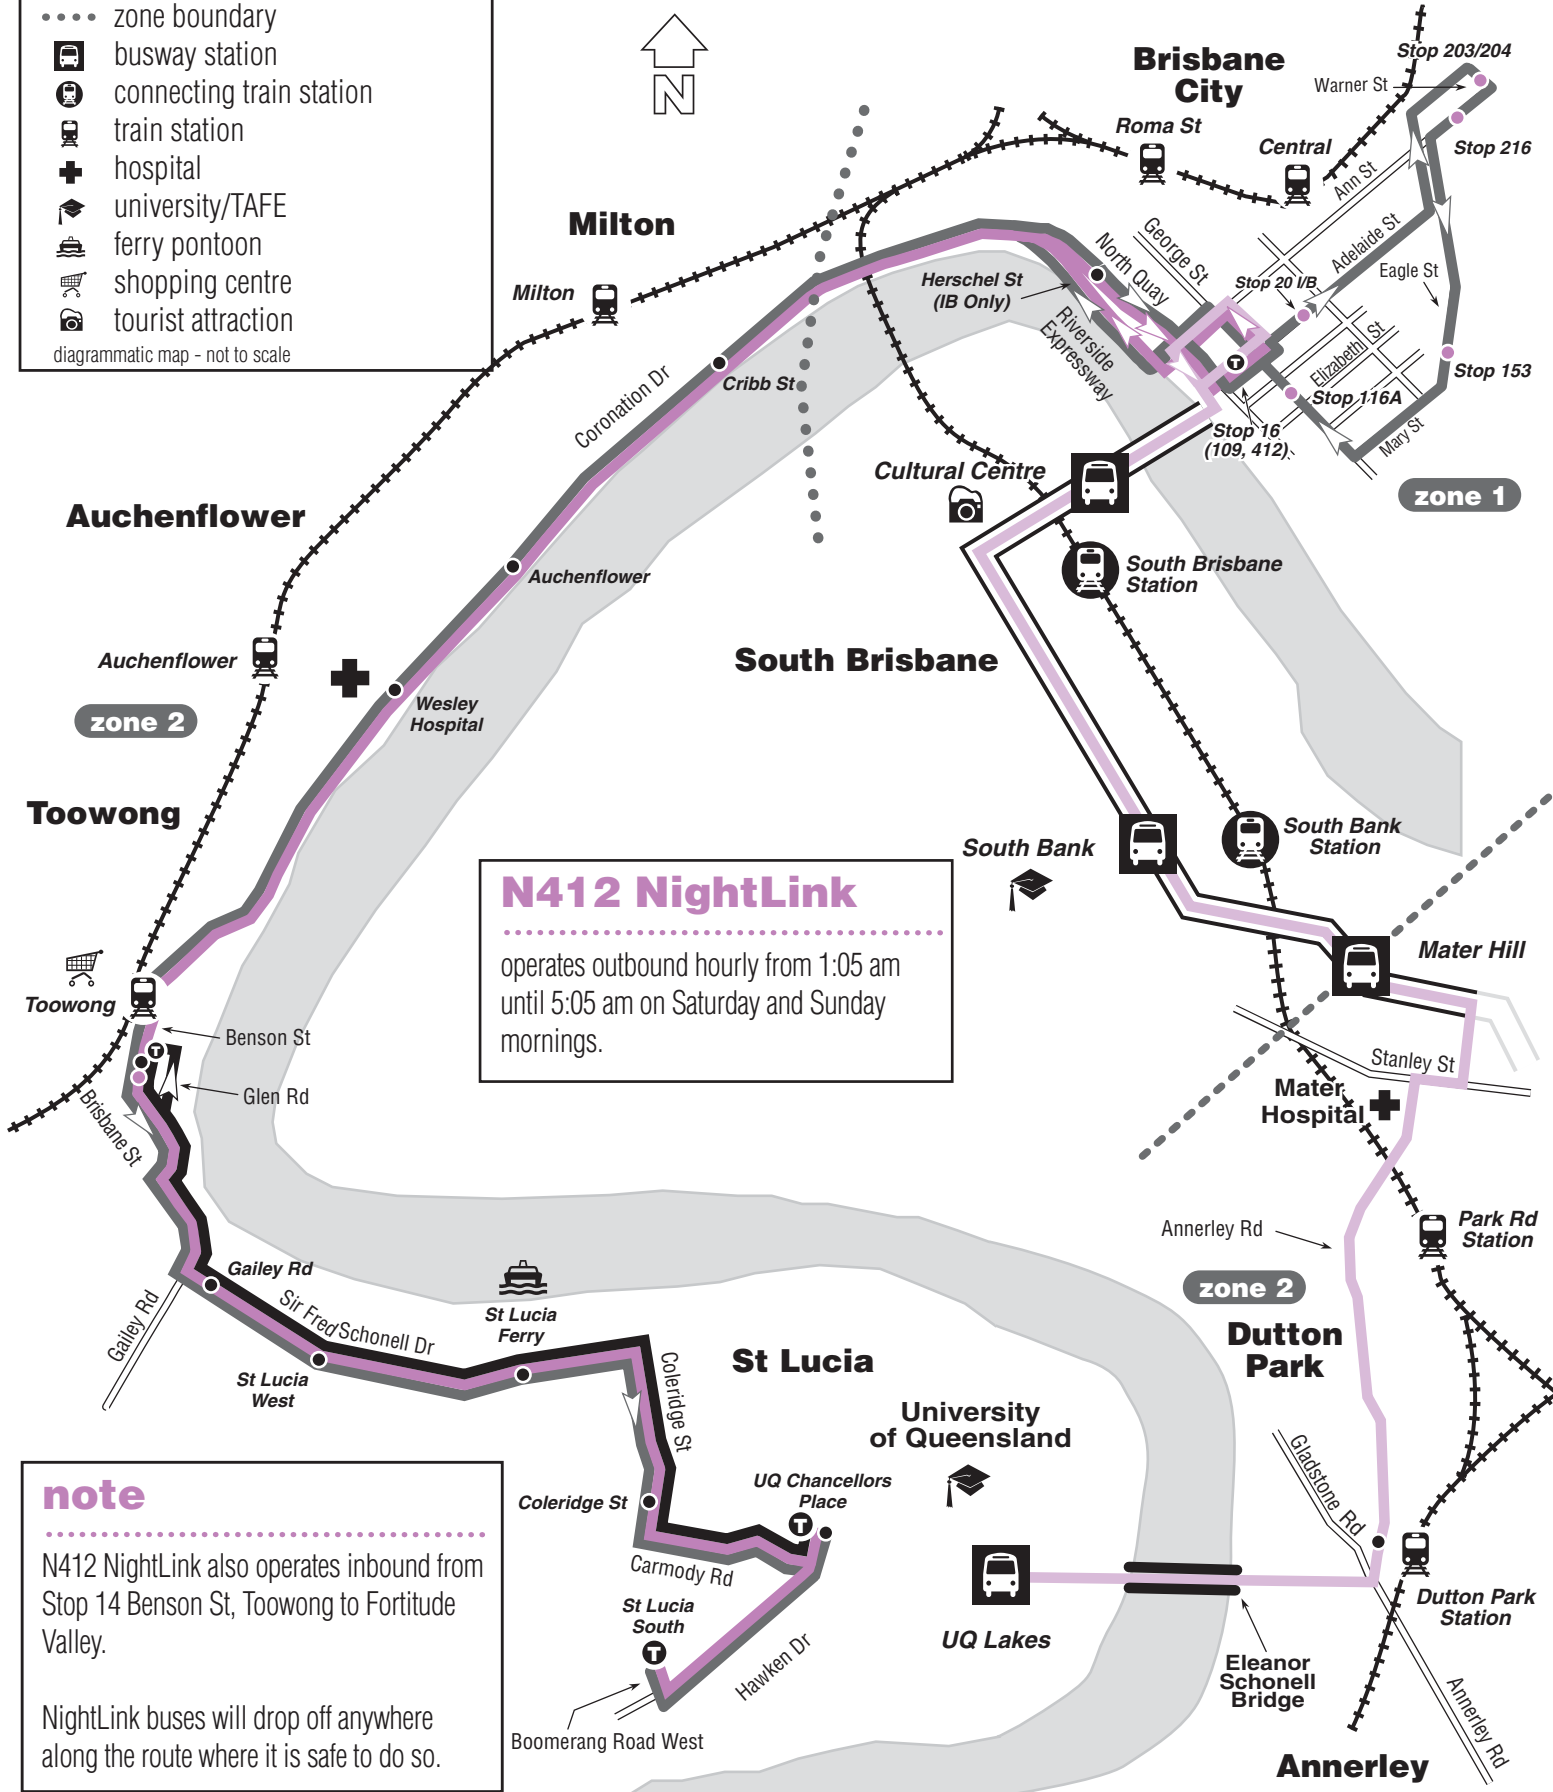

key

1. route 412
   - route 402
   - route 109
   - route N412
   - bus stop
   - NightLink bus stop
   - Ⓣ terminus
   - ⋯ zone boundary
   - 🚏 busway station
   - 🚊 connecting train station
   - 🚉 train station
   - 🏥 hospital
   - 🎓 university/TAFE
   - 🚢 ferry pontoon
   - 🛍️ shopping centre
   - 📷 tourist attraction
2. diagrammatic map - not to scale

route 109

1. **servicing**
2. City
   - Cultural Centre
   - South Bank
   - Mater Hill
   - Dutton Park
   - University of Queensland
   - UQ Lakes

route 402

1. **servicing**
2. Toowong
   - St Lucia
   - University of Queensland
   - UQ Chancellors Place

route 412

1. **servicing**
2. City
   - Toowong
   - St Lucia
   - University of Queensland
   - UQ Chancellors Place
   - St Lucia South

route N412

1. **servicing**
2. Fortitude Valley
   - City
   - Toowong
   - St Lucia
   - University of Queensland
   - UQ Chancellors Place
   - St Lucia South

N412 NightLink
operates outbound hourly from 1:05 am until 5:05 am on Saturday and Sunday mornings.

note
N412 NightLink also operates inbound from Stop 14 Benson St, Toowong to Fortitude Valley.
NightLink buses will drop off anywhere along the route where it is safe to do so.